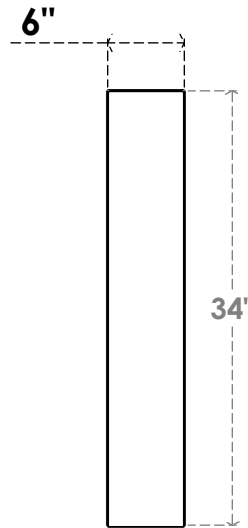

ITEM NUMBER: BRCPC060X30000X34000TRA

6"W X 30"D X 34"H TRADITIONAL ARCHITECTURAL GRADE PVC CLOSED KNEE BRACE

SIDE PROFILE

FRONT PROFILE

ISOMETRIC

EKENA MILLWORK
2300 WEST MAIN ST.
CLARKSVILLE, TX 75426
TOLL FREE: 866-607-0453
WWW.EKENAMILLWORK.COM

NOTES

1. INSTALLATION TO BE COMPLETED IN ACCORDANCE WITH MANUFACTURER'S SPECIFICATIONS.
2. DRAWING MAY NOT BE TO SCALE
3. THIS DRAWING IS INTENDED FOR DESIGN AND PLANNING PURPOSES ONLY.
4. ALL INFORMATION CONTAINED HEREIN WAS CURRENT AT THE TIME OF DEVELOPMENT BUT MUST BE REVIEWED AND APPROVED BY THE PRODUCT MANUFACTURER TO BE CONSIDERED ACCURATE.
5. ARCHITECTURAL GRADE PVC PRODUCTS ARE MADE FROM EXPANDED CELLULAR PVC AND COME NATURALLY WHITE BUT MAY BE PAINTED