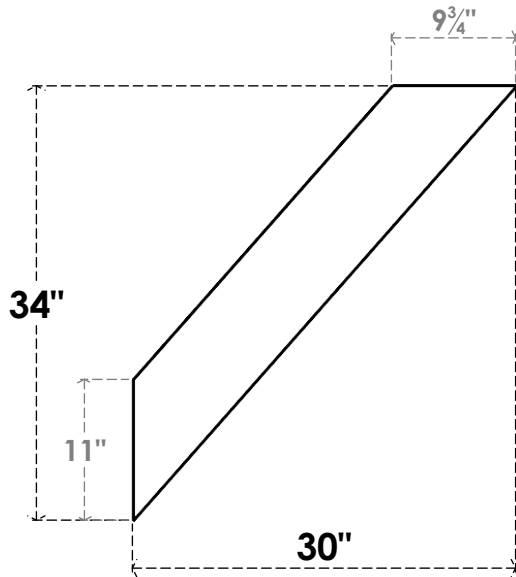

ITEM NUMBER: BRCPC060X30000X34000TRA

6"W X 30"D X 34"H TRADITIONAL ARCHITECTURAL GRADE PVC CLOSED KNEE BRACE

SIDE PROFILE

FRONT PROFILE

ISOMETRIC

EKENA MILLWORK
2300 WEST MAIN ST.
CLARKSVILLE, TX 75426
TOLL FREE: 866-607-0453
WWW.EKENAMILLWORK.COM